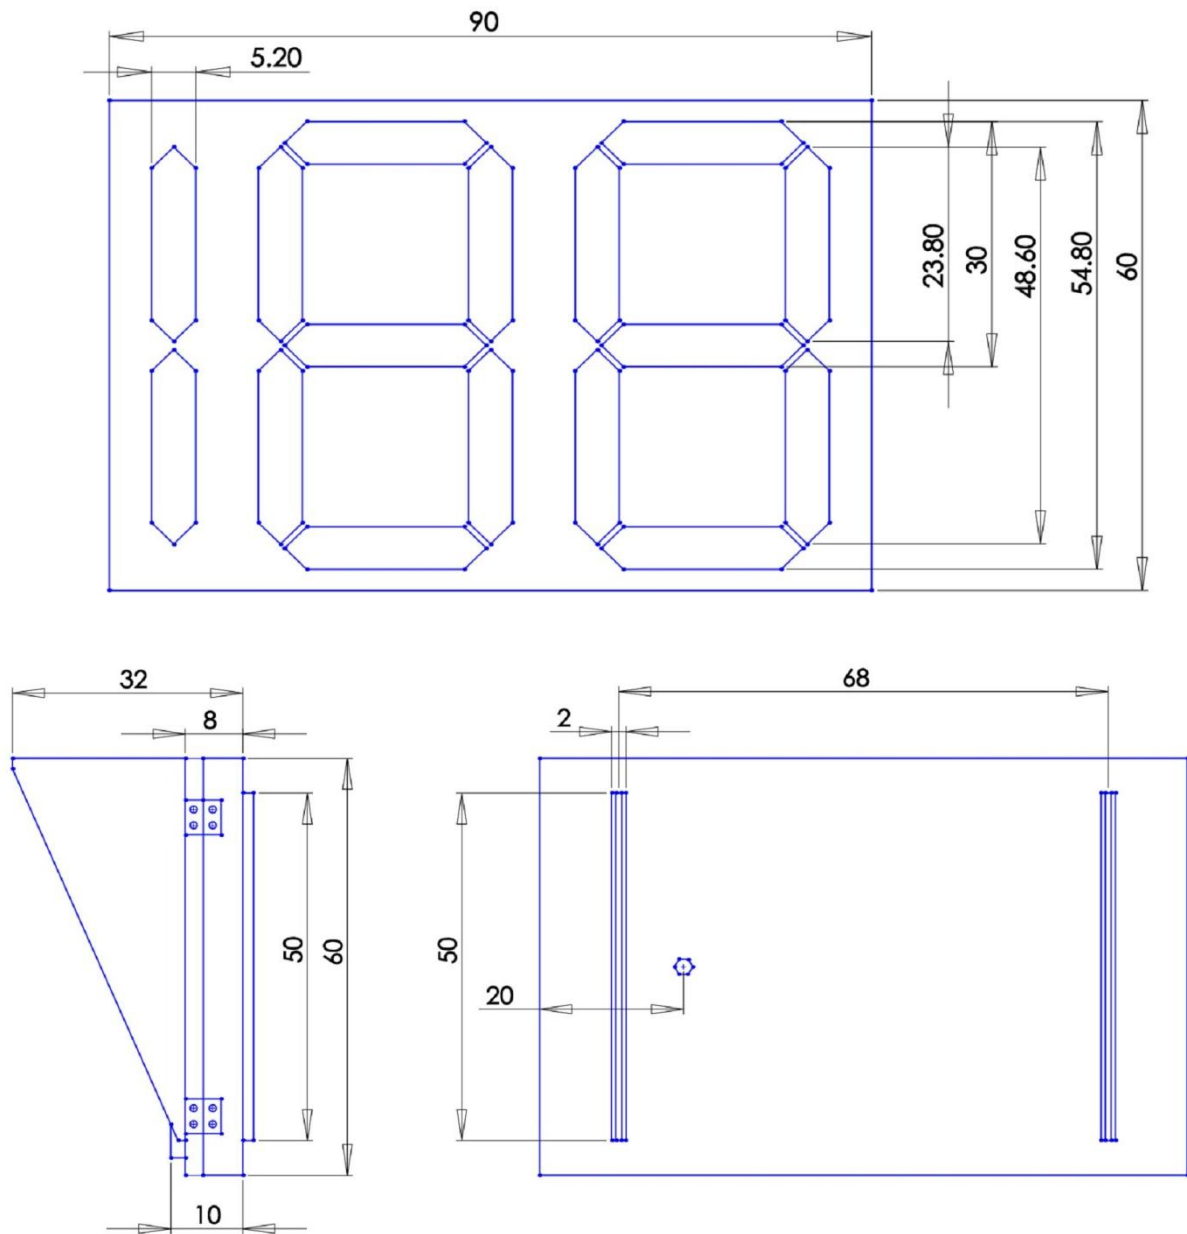

## Technical Specification

<b>Dimension</b>	<b>600*80*900mm</b>
<b>Weight</b>	<b>15kg</b>
<b>Body Material</b>	<b>Aluminum with Electrostatic Powder Coating</b>
<b>Working Voltage</b>	<b>AC110-240v</b>
<b>Power consumption</b>	<b>40watt</b>
<b>LED module for Green color</b>	<b>28*16segment:448pcs</b>
<b>LED module for Red color</b>	<b>28*16segment:448pcs</b>
<b>LED Life</b>	<b>More than 100,000 Hours</b>
<b>Light luminous</b>	<b>8000mcd</b>
<b>Visible distance</b>	<b>More than 50m</b>
<b>Angle</b>	<b>100 Degree</b>
<b>Operating Temperature</b>	<b>-20° C to 75° C</b>
<b>Installation</b>	<b>Above of pedestrian signal</b>
<b>Synchronize</b>	<b>With demand</b>

## Dimension