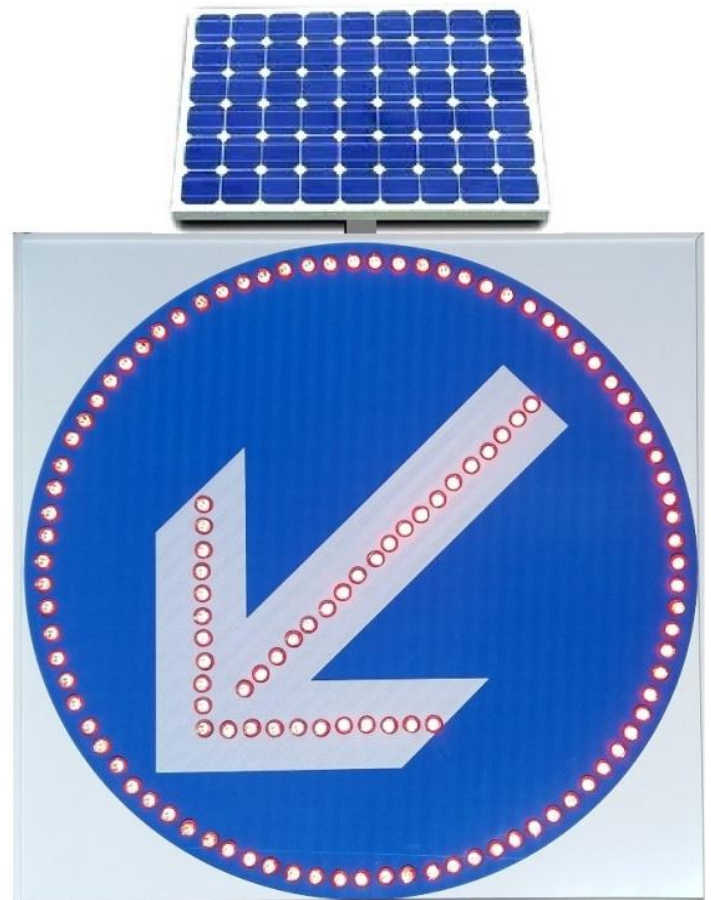

MTP POLAND

Active day and night

Design and Produced in POLAND (manufacturer)

Solar Traffic Sign: direction

- Dimension: 90*90*5cm
- Body Material: Aluminum white color
- Solar power: 20 watt, life time more than 10 years
- Battery: Internal 12 volt, 9 Ah, sealed lead acid
- Led quantity: 100pcs supper high bright
- Light luminous: 8000mcd
- Automatic regulation light intensity in day and night(day intensity 5 times night)
- Charge controller with microcontroller
- Included special Lens for increasing light
- Lenz Size: 22mm
- Lenz material: Polycarbonate
- Working time after full charge: 4 days
- Working time in cloudy weather: 8 days
- Visible distance: more than 2km
- Angle: 150 degree
- Reflective sheet: 3M
- Guarantee: 2 years**