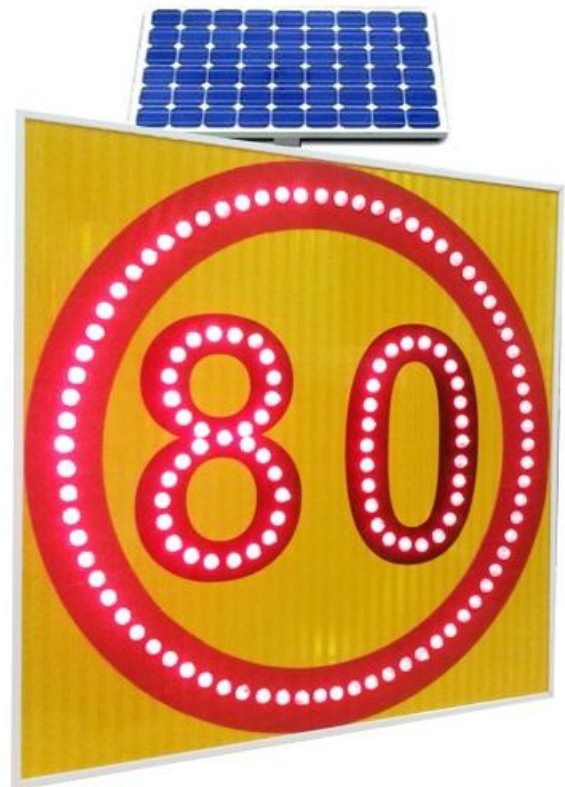

### Solar Traffic Sign: Speed limit

Dimension: 90\*90\*5cm

Body Material: Aluminum white color

Solar power: 20 watt, life time more than 20 years

Battery: Internal 12 volt, 9 Ah, sealed lead acid

Led quantity: 130pcs super high bright

Light luminous: 8000mcd

Automatic regulation light intensity in day and night(day intensity 5 times night)

Charge controller with microcontroller

Included special Lens for increasing light

Lenz Size: 22mm

Lenz material: Polycarbonate

Working time after full charge: 4 days

Working time in cloudy weather: 8 days

Visible distance: more than 2km

Angle: 150 degree

Reflective sheet: 3M

**Warranty: 2 years**

**MTP POLAND**