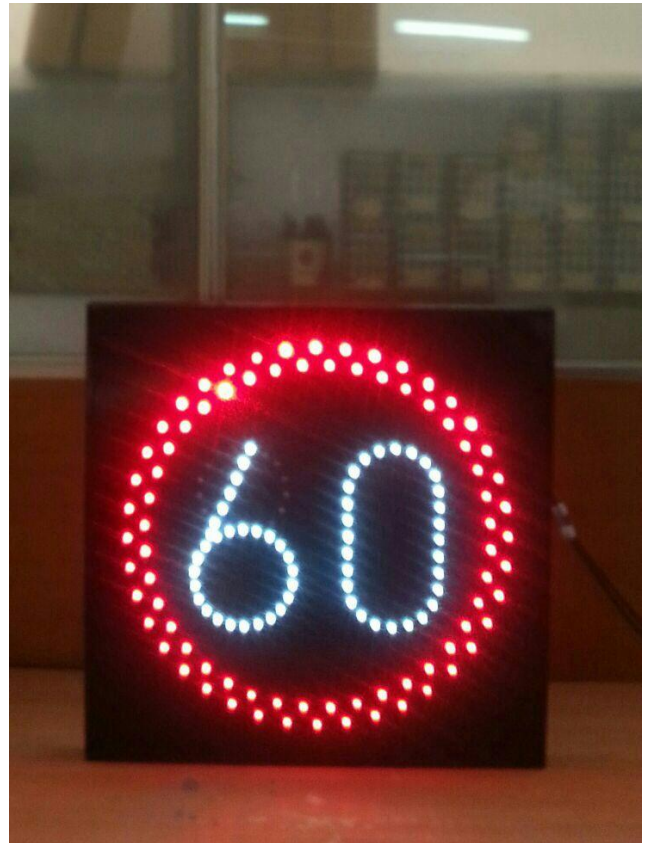

MTP POLAND

Tel: +48 22 716 66 12

Fax: +48 22 716 66 13

Mobile: +48576185440

Email: info@mtpoland.com

www.mtppoland.com