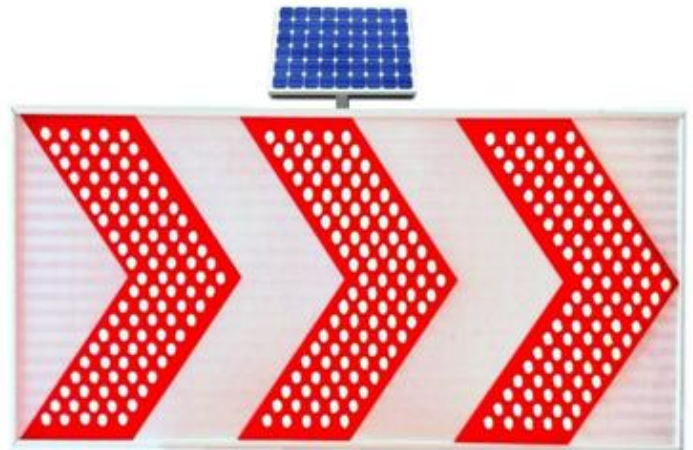

### Solar Traffic Sign: Serial Chevron

Dimension: 80\*140\*5cm  
Body Material: Aluminum white color  
Solar power: 30 watt, life time min 20 years  
Battery: Internal 12 volt, 18 Ah, sealed lead acid(have not individually battery casing)  
Led quantity: 300pcs supper high bright  
Light luminous: 8000mcd  
Automatic regulation light intensity in day and night(day intensity 5 times night)  
Charge controller with microcontroller  
Included special Lens for increasing light  
Lenz Size: 22mm  
Lenz material: Polycarbonate  
Working time after full charge: 4 days  
Working time in cloudy weather: 8 days  
Visible distance: more than 2km  
Angle: 150 degree  
Reflective sheet: 3M  
**Guarantee: 2 years**