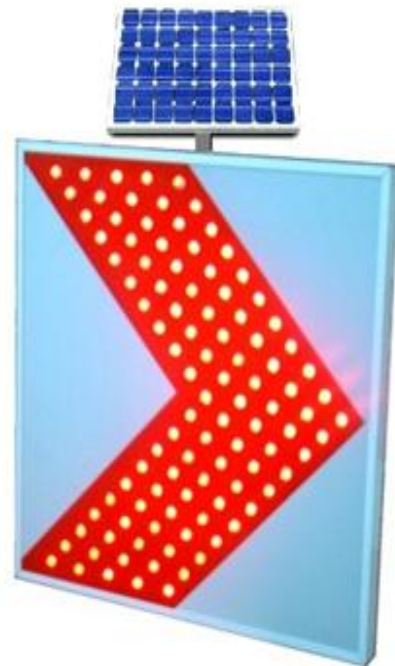

MTP POLAND

Tel: +48 22 716 66 12

Fax: +48 22 716 66 13

Mobile: +48576185440

Email: info@mtpoland.com

www.mtpoland.com