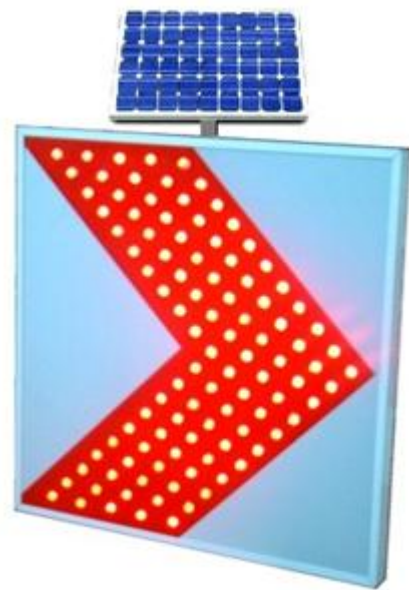

MTP POLAND

Active day and night

Design and Produced in POLAND (manufacturer)

Solar Traffic Sign: Chevron

Dimension: 60*60*5cm
 Body Material: Aluminum white color
 Solar power: 20 watt, life time more than 20 years
 Battery: Internal 12 volt, 9 Ah, sealed lead acid
 Led quantity: 114pcs supper high bright
 Light luminous: 8000mcd
 Automatic regulation light intensity in day and night(day intensity 5 times night)
 Charge controller with microcontroller
 Included special Lens for increasing light
 Lenz Size: 22mm
 Lenz material: Polycarbonate
 Working time after full charge: 4 days
 Working time in cloudy weather: 8 days
 Visible distance: more than 2km
 Angle: 150 degree
 Reflective sheet: 3M
Warranty: 2 years