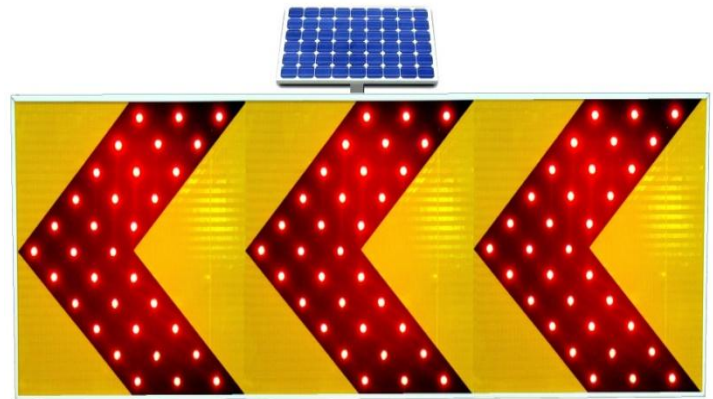

### Solar Traffic Sign: Serial Chevron

Dimension: 60\*180\*5cm  
 Body Material: Aluminum white color  
 Solar power: 20 watt, life time more than 20 years  
 Battery: Internal 12 volt, 9Ah, sealed lead acid  
 Led quantity: 99pcs supper high bright  
 Light luminous: 8000mcd  
 Automatic Switch at night  
 Charge controller with microcontroller  
 Included special Lens for increasing light  
 Lenz Size: 22mm  
 Lenz material: Polycarbonate not broken  
 Working time after full charge: 4 days  
 Working time in cloudy weather: 8 days  
 Visible distance: more than 1km  
 Angle: 150 degree  
 Reflective sheet: 3M  
**Guarantee: 2 years**