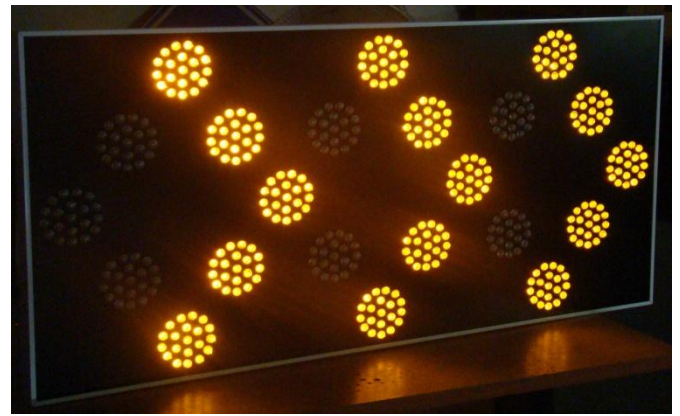

MTP POLAND

Active day and night

Design and Produced in POLAND (manufacturer)

Solar Traffic Sign: Chevron

Dimension: 60*120*5cm

Body Material: Aluminum Black and white color

Solar Panel: 30watt, more than 20 years life time

Battery: 12volt 30Ah sealed lead acid

Led quantity: 440pcs supper high bright or 22pcs led bulb

Light luminous: 8000mcd

Included special Lens for increasing light or Plexiglas lens for bulb

Lens Size: 22mm or 11cm for bulb

Lens material: Polycarbonate or Plexiglas for bulb

Visible distance: more than 1km

Angle: 150 degree

Selectable: Left, Right

Guarantee: 2 years

Size: 20*30*40

Solar Panel:30watt

MTP POLAND