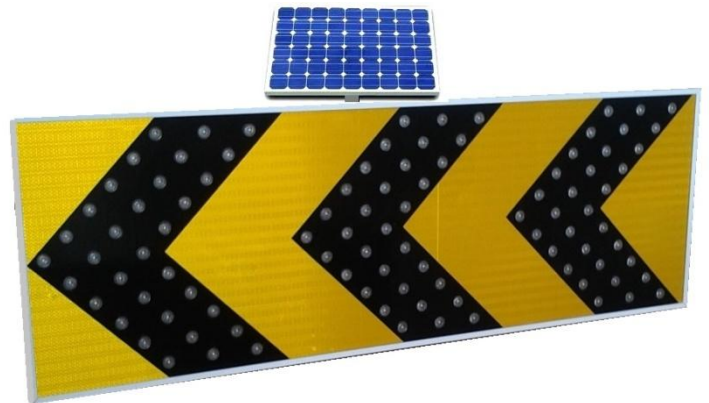

### Solar Traffic Sign: Serial Chevron

- Dimension: 40\*180\*5cm
- Body Material: Aluminum white color
- Solar power: 20 watt, life time more than 20 years
- Battery: Internal 12 volt, 9Ah, sealed lead acid)
- Led quantity: 99pcs supper high bright
- Light luminous: 8000mcd
- Automatic Switch at night
- Charge controller with microcontroller
- Included special Lens for increasing light
- Lenz Size: 22mm
- Lenz material: Polycarbonate not broken
- Working time after full charge: 4 days
- Working time in cloudy weather: 8 days
- Visible distance: more than 1km
- Angle: 150 degree
- Reflective sheet: 3M
- Guarantee: 2 years**