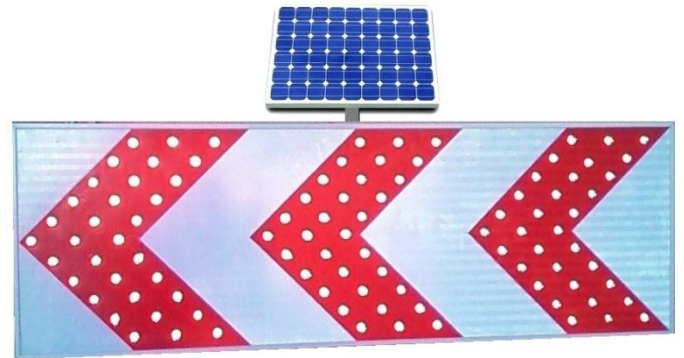

### Solar Traffic Sign: Serial Chevron

Dimension: 40\*120\*5cm  
Body Material: Aluminum white color  
Solar power: 20 watt, life time more than 20 years  
Battery: Internal 12 volt, 9Ah, sealed lead acid)  
Led quantity: 99pcs supper high bright  
Light luminous: 8000mcd  
Automatic Switch at night  
Charge controller with microcontroller  
Included special Lens for increasing light  
Lenz Size: 22mm  
Lenz material: Polycarbonate not broken  
Working time after full charge: 4 days  
Working time in cloudy weather: 8 days  
Visible distance: more than 1km  
Angle: 150 degree  
Reflective sheet: 3M  
**Guarantee: 2 years**