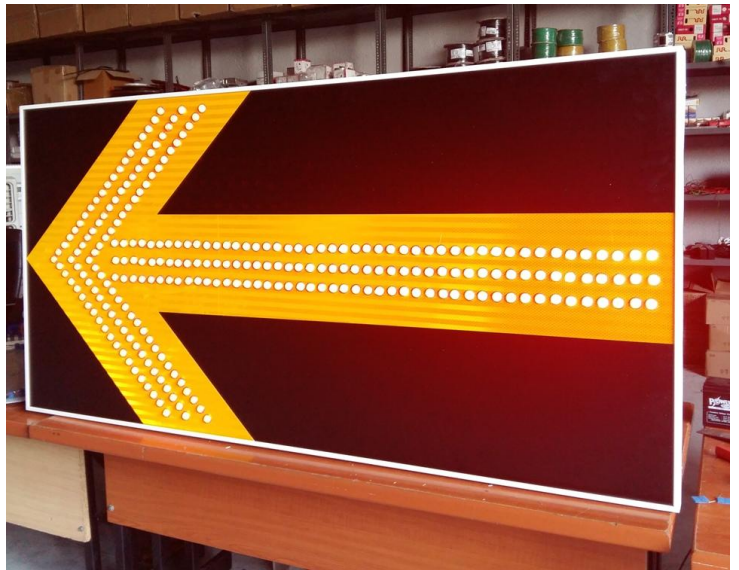

MTP POLAND

Tel: +48 22 716 66 12

Fax: +48 22 716 66 13

Mobile: +48576185440

Email: info@mtpoland.com

www.mtppoland.com