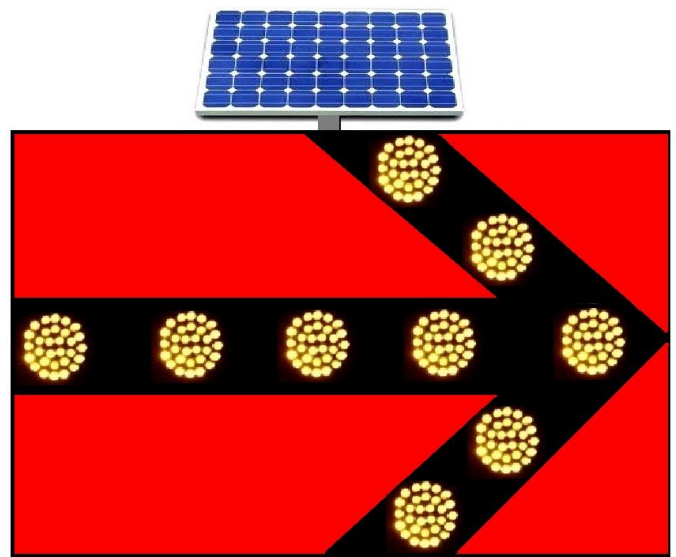

MTP POLAND

Tel: +48 22 716 66 12

Fax: +48 22 716 66 13

Mobile: +48576185440

Email: info@mtpoland.com

www.mtpoland.com