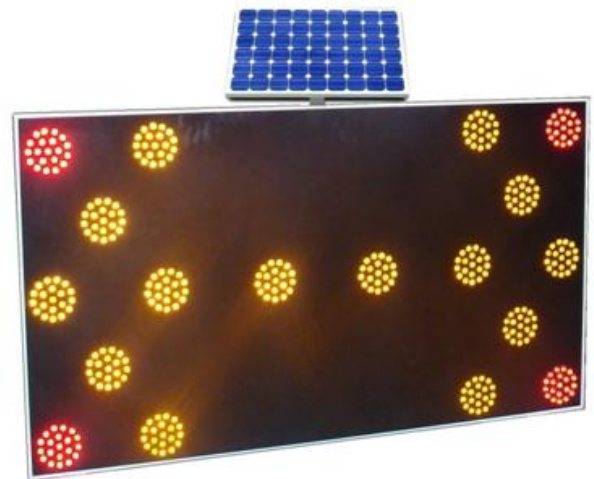

MTP POLAND

Active day and night

Design and Produced in POLAND (manufacturer)

Solar Traffic Sign: Arrow

Dimension: 90*160*5cm

Body Material: Aluminum Black and white color

Solar Panel: 50watt, more than 20 years life time

Battery: 12volt 36Ah sealed lead acid

Led quantity: 360pcs supper high bright

Light luminous: 8000mcd

Included special Lens for increasing light

Lens Size: 22mm

Lens material: Polycarbonate

Working time after full charge: 4 days

Working time in cloudy weather: 8 days

Visible distance: more than 1km

Angle: 150 degree

Selectable: Left- Right- Both side

Guarantee: 2 years

MTP POLAND

Tel: +48 22 716 66 12

Fax: +48 22 716 66 13