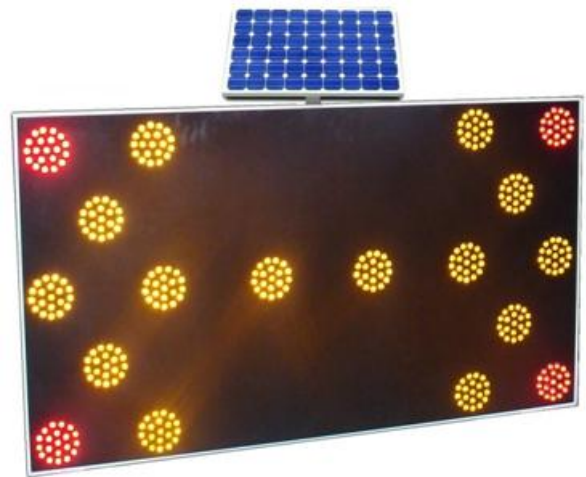

MTP POLAND

Active day and night

Design and Produced in POLAND (manufacturer)

Solar Traffic Sign: Arrow

Dimension: 60*185*5cm

Body Material: Aluminum Black and white color

Solar Panel: 50watt, more than 20 years life time

Battery: 12volt 36Ah sealed lead acid

Led quantity: 360pcs supper high bright

Light luminous: 8000mcd

Included special Lens for increasing light

Lens Size: 22mm

Lens material: Polycarbonate

Working time after full charge: 4 days

Working time in cloudy weather: 8 days

Visible distance: more than 1km

Angle: 150 degree

Selectable: Left- Right- Both side

Guarantee: 2 years

MTP POLAND

Tel: +48 22 716 66 12

Fax: +48 22 716 66 13