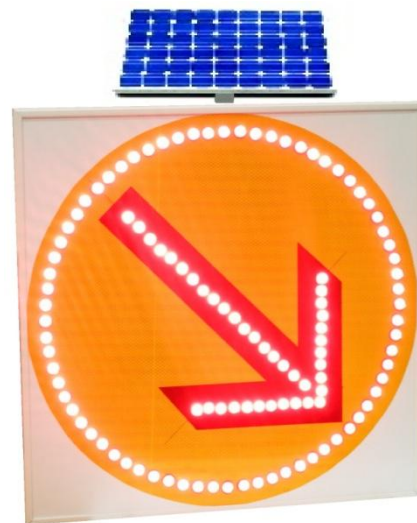

MTP POLAND

Active day and night

Design and Prduced in POLAND (manufacturer)

Solar Traffic Sign

Dimension: 60*60*5cm

Body Material: Aluminum white color

Solar power: 20 watt, life time more than 20 years

Battery: Internal 12 volt, 9 Ah, sealed lead acid(have not individually battery casing)

Led quantity: 100pcs supper high bright
Light luminous: 8000mcd

Automatic regulation light intensity in day and night(day intensity 5 times night)

Charge controller with microcontroller

Included special Lens for increasing light
Lenz Size: 22mm

Lenz material: Polycarbonate

Working time after full charge: 4 days

Working time in cloudy weather: 8 days

Visible distance: more than 2km

Angle: 150 degree

Reflective sheet: 3M

Warranty: 2 years

MTP POLAND