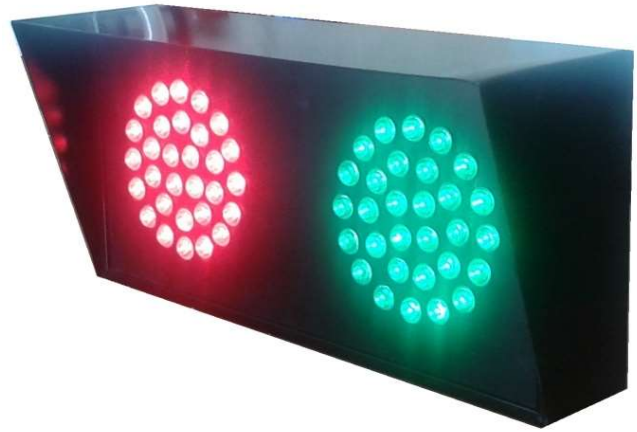

MTP POLAND

Tel: +48 22 716 66 12

Fax: +48 22 716 66 13

Mobile: +48576185440