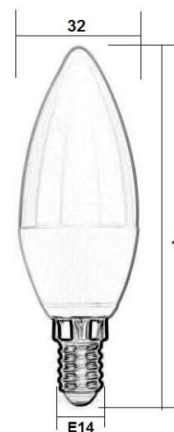

2 layers x 24pcs / layer
= 48pcs

MTP POLAND

Tel: +48 22 7166612 Fax: +48 22 716613 Mob: +48 576 185440