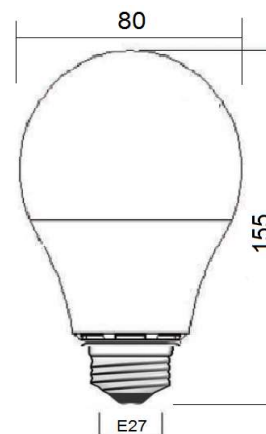

20 watt LED Lamp

Initial Lumens: 1800Lm
Power using: 20 watt
Color Temperature(CCT): 2700k
Color: Warm White
Beam Angle: 180°
LED Chip: Epistar 2835
LED Quantity: 28pcs
Power Factor: >0.9
THD: <12%
Color Rendering Index(CRI): Ra>80
Operation Temperature: -20°C ~ +45°C
Lifespan hours: 50,000
Lens material: Polycarbonate
Heat Sink: Aluminum covered by PC
Power Supply: 110-240 volt
Lamp Thread: E27

Warranty: 3 years