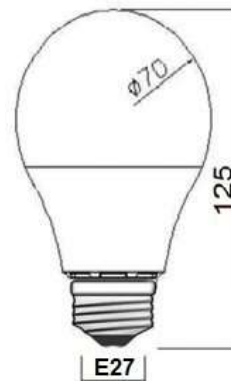

15 watt LED Lamp

Initial Lumens: 1350Lm
Power using: 15 watt
Color Temperature(CCT): 2700k
Color: Warm White
Beam Angle: 180°
LED Chip: Epistar 2835
LED Quantity: 22pcs
Power Factor: >0.9
THD: <12%
Color Rendering Index(CRI): Ra>80
Operation Temperature: -20°C ~ +45°C
Lifespan hours: 50,000
Lens material: Polycarbonate
Heat Sink: Aluminum covered by PC
Power Supply: 110-240 volt
Lamp Thread: E27

Warranty: 3 years