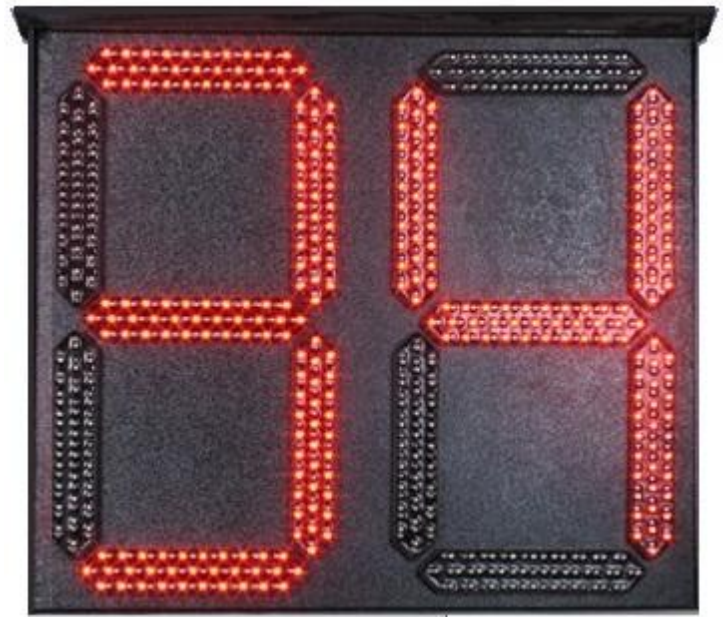

MTP POLAND

Tel: +48 22 716 66 12

Fax: +48 22 716 66 13

Mobile: +48576185440

Email: info@mtpoland.com

www.mtppoland.com