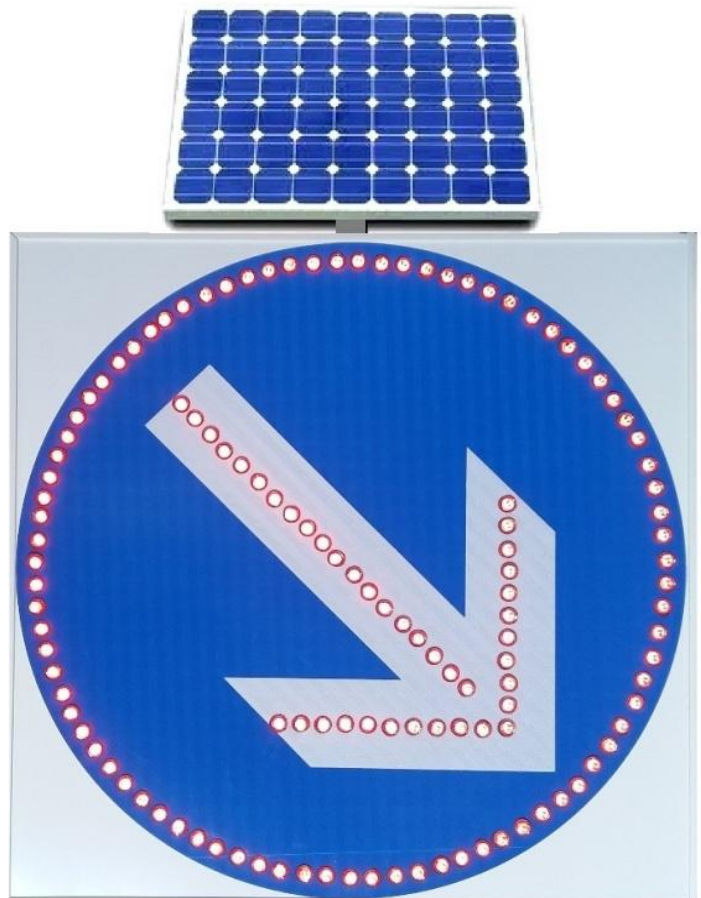

MTP POLAND

Tel: +48 22 716 66 12

Fax: +48 22 716 66 13

Mobile: +48576185440

Email: info@mtpoland.com

www.mtppoland.com