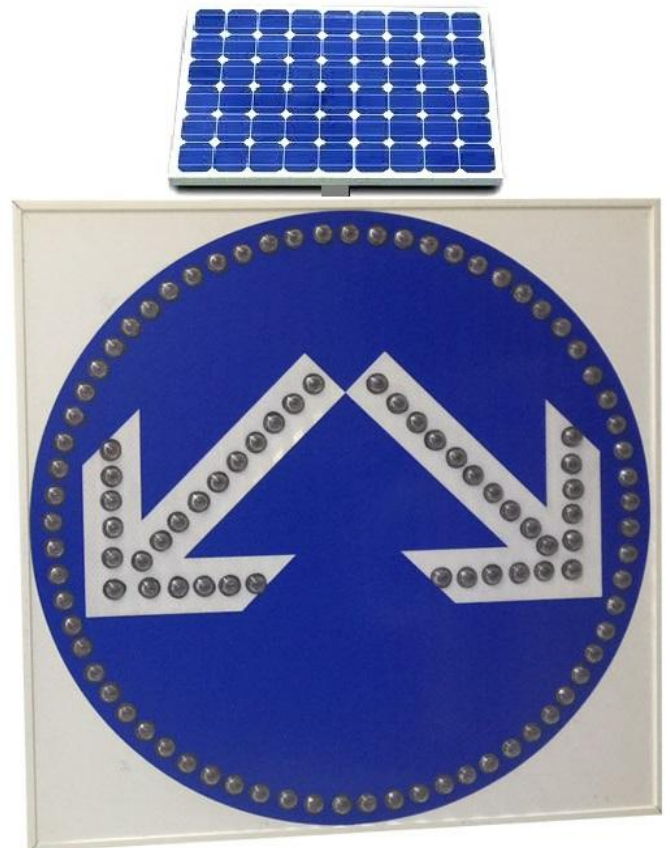

MTP POLAND

Active day and night

Design and Produced in POLAND (manufacturer)

Solar Traffic Sign

Dimension: 60*60*5cm

Body Material: Aluminum white color

Solar power: 20 watt, life time more than 20 years

Battery: Internal 12 volt, 9 Ah, sealed lead acid

Led quantity: 100pcs supper high bright

Light luminous: 8000mcd

Automatic regulation light intensity in day and night(day intensity 5 times night)

Charge controller with microcontroller

Included special Lens for increasing light

Lenz Size: 22mm

Lenz material: Polycarbonate

Working time after full charge: 4 days

Working time in cloudy weather: 8 days

Visible distance: more than 2km

Angle: 150 degree

Reflective sheet: 3M

Warranty: 2 years