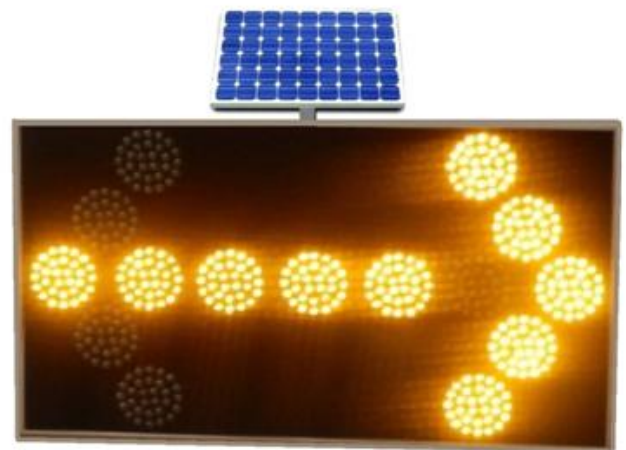

MTP POLAND

Tel: +48 22 716 66 12

Fax: +48 22 716 66 13

Mobile: +48576185440

Email: info@mtpoland.com

www.mtppoland.com