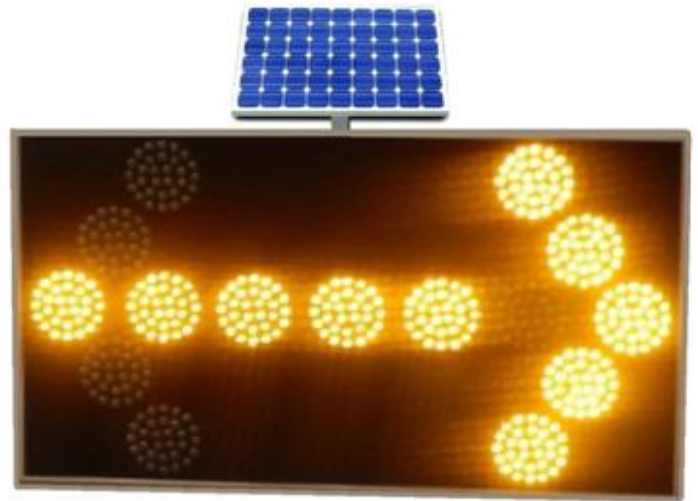

MTP POLAND

Tel: +48 22 716 66 12

Fax: +48 22 716 66 13

Mobile: +48576185440

Email: info@mtpoland.com

www.mtpoland.com