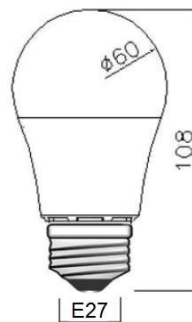

MTP POLAND

Indoor Lighting

Design and Produced in POLAND (manufacturer)

5 watt LED Lamp

Initial Lumens: 450Lm
Power using: 5 watt
Color Temperature(CCT): 2700k
Color: Warm White
Beam Angle: 180°
LED Chip: Epistar 2835
LED Quantity: 7pcs
Power Factor: >0.9
THD: <12%
Color Rendering Index(CRI): Ra>80
Operation Temperature: -20°C ~ +45°C
Lifespan hours: 50,000
Lens material: Polycarbonate
Heat Sink: Aluminum covered by PC
Power Supply: 110-240 volt
Lamp Thread: E27

Warranty: 3 years

2 layers x 24pcs / layer
= 48pcs

MTP POLAND

Tel: +48 22 7166612 Fax: +48 22 716613 Mob: +48 576 185440